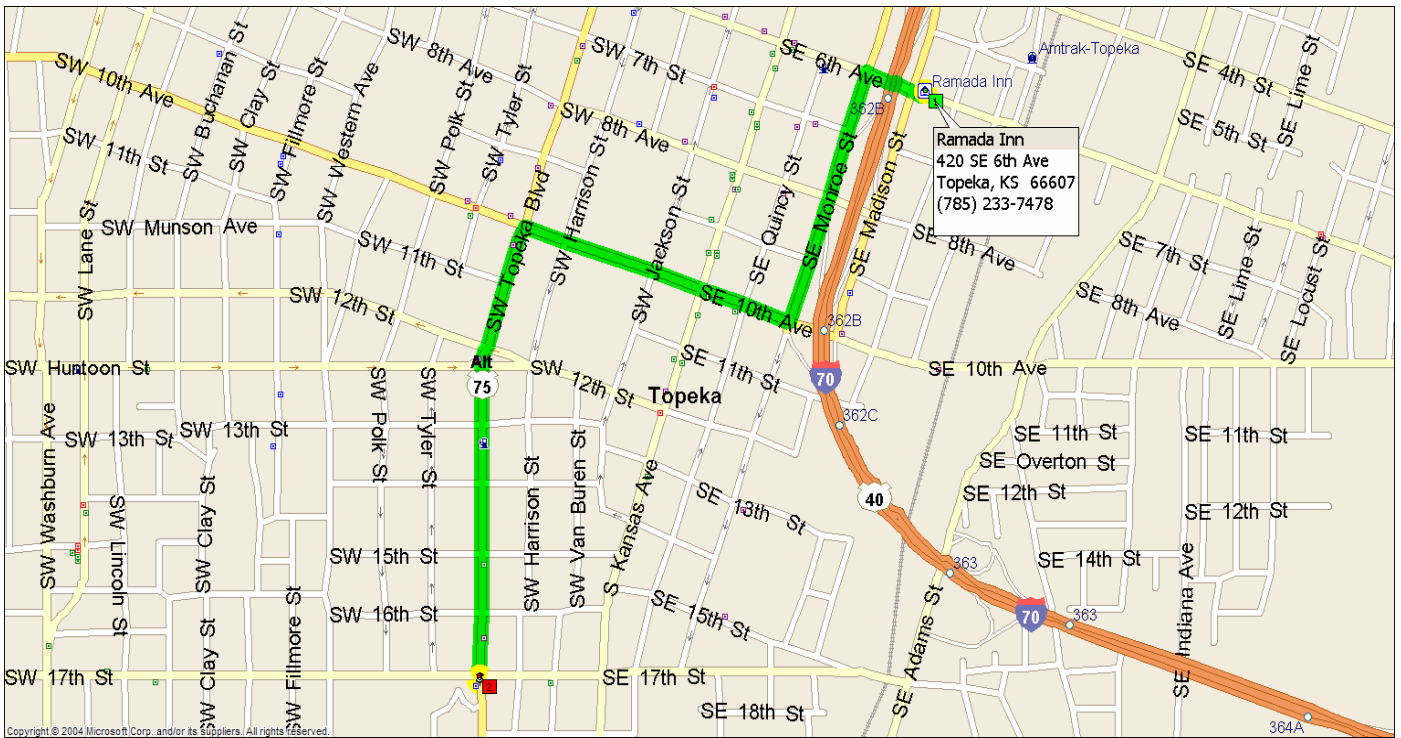

www.topekaramada.com/ Ph 785-234-5400 420 East 6th St Topeka, KS
 The Expo Centre is the **yellow dot** across the street from the Capitol Plaza Hotel

Distance between the Capitol Plaza Hotel to the Ramada is 1.8 miles.

www.capitolplazahoteltopeka.com

Overview map of Topeka

Capitol Plaza Hotel 785-431-7200

From the airport (Forbes Field) to the Capitol Plaza Hotel it is about 6.5 miles.
 From the airport to the Ramada Inn it is about 8.5 miles.